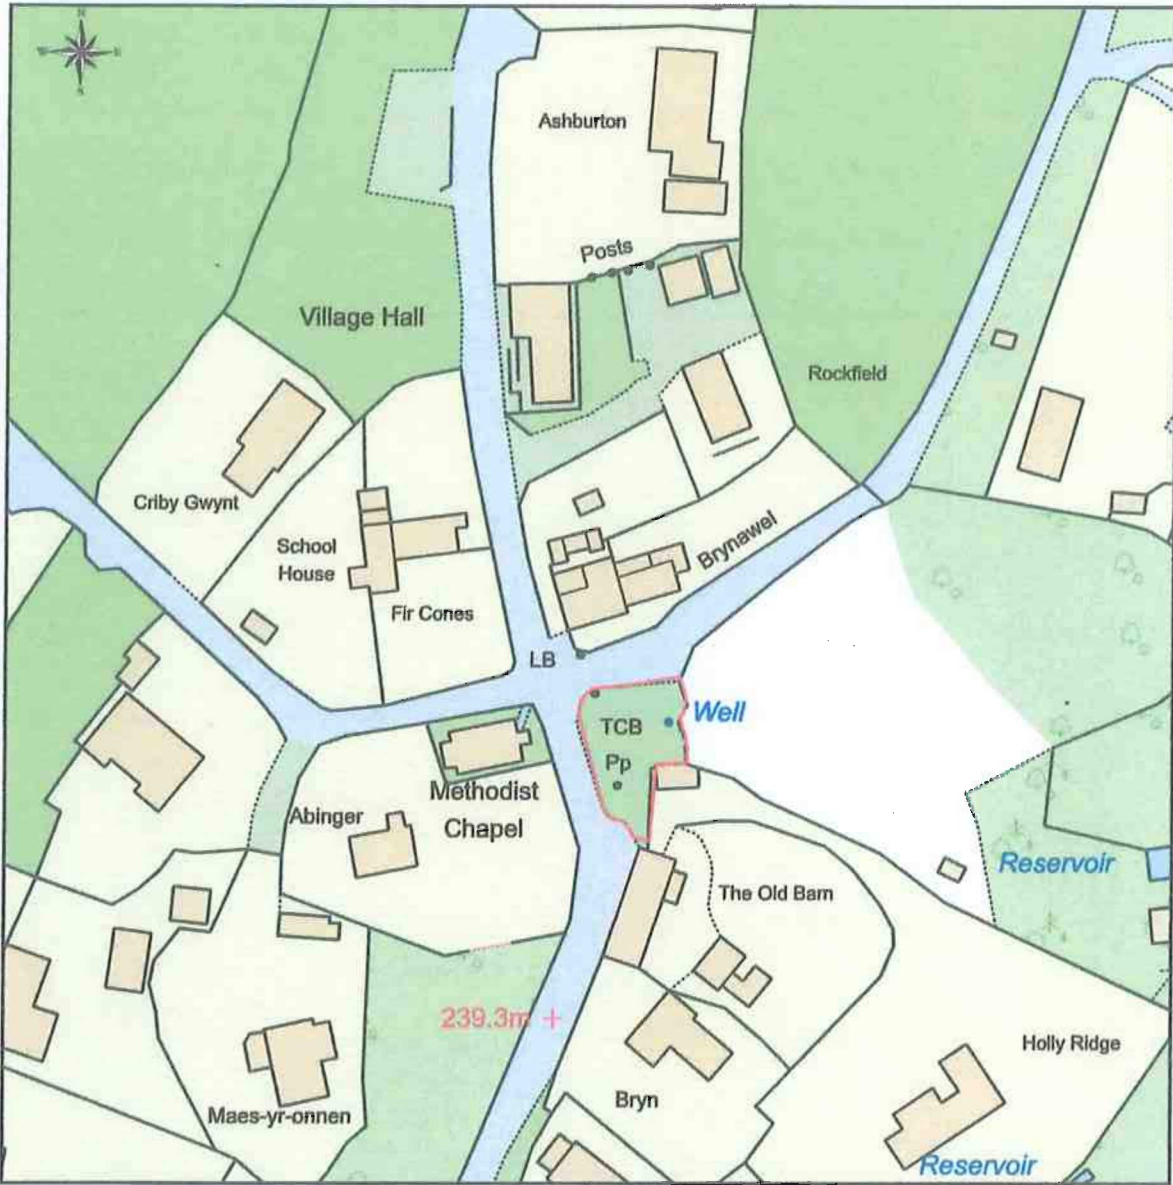

Location Plan near SY15 6AT

A

This Plan includes the following Licensed Data: OS MasterMap Colour PDF Location Plan by the Ordnance Survey National Geographic Database and incorporating surveyed revision available at the date of production. Reproduction in whole or in part is prohibited without the prior permission of Ordnance Survey. The representation of a road, track or path is no evidence of a right of way. The representation of features, as lines is no evidence of a property boundary. © Crown copyright and database rights, 2020. Ordnance Survey 0100031673

Scale: 1:1250, paper size: A4

this is the exhibit marked 'A' referred to in the statutory
declaration of ROBERT KERR McHINTOCK made this 23rd February
before me 2021

ELISE HYLAND

SOLICITOR

HARRISONS SOLICITORS LLP